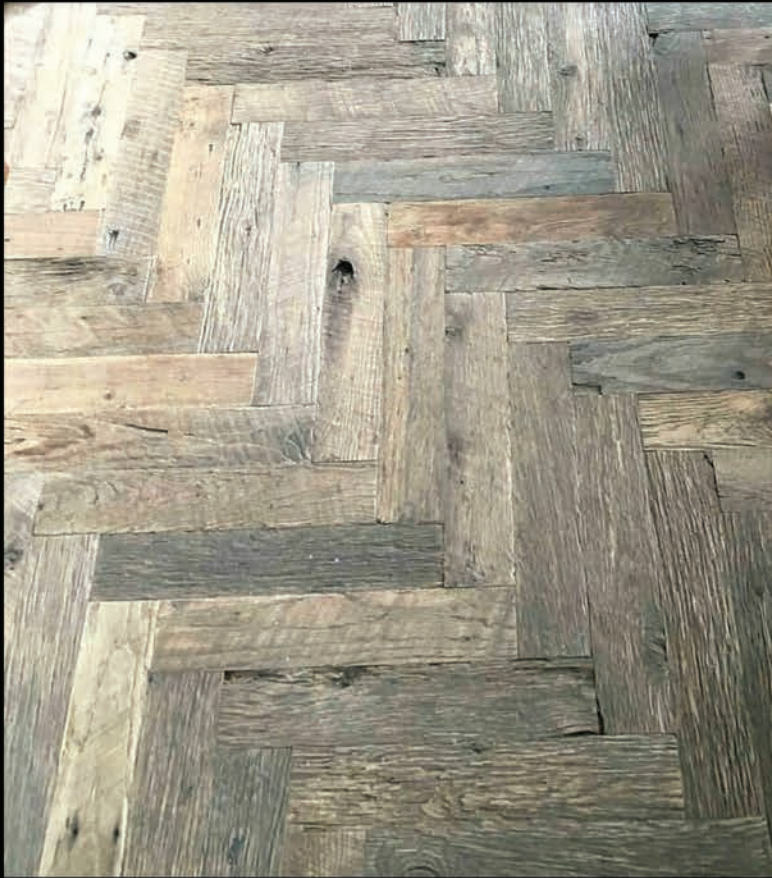

Natural Material Statement:

As with all natural materials, Authentic Reclaimed's products can be expected to have naturally occurring characteristics and color tone variations along with the original weathered appearance. Fluctuating acidity levels within the wood, differing harvest times and locations. The degree of natural color variation, often referred to as "range", can vary from production batch to production batch and product to product.

This material comes exactly as it was removed from the original structure that it was salvaged from. You can expect the back of the planks to be delivered with dirt and slate along with a the occasional broken tongue. No two boards will be the exact same width and some boards may even be slightly wider at one end than the other.

WHAT TO EXPECT:

ORIGINAL COLOR VARIATION/RANGE